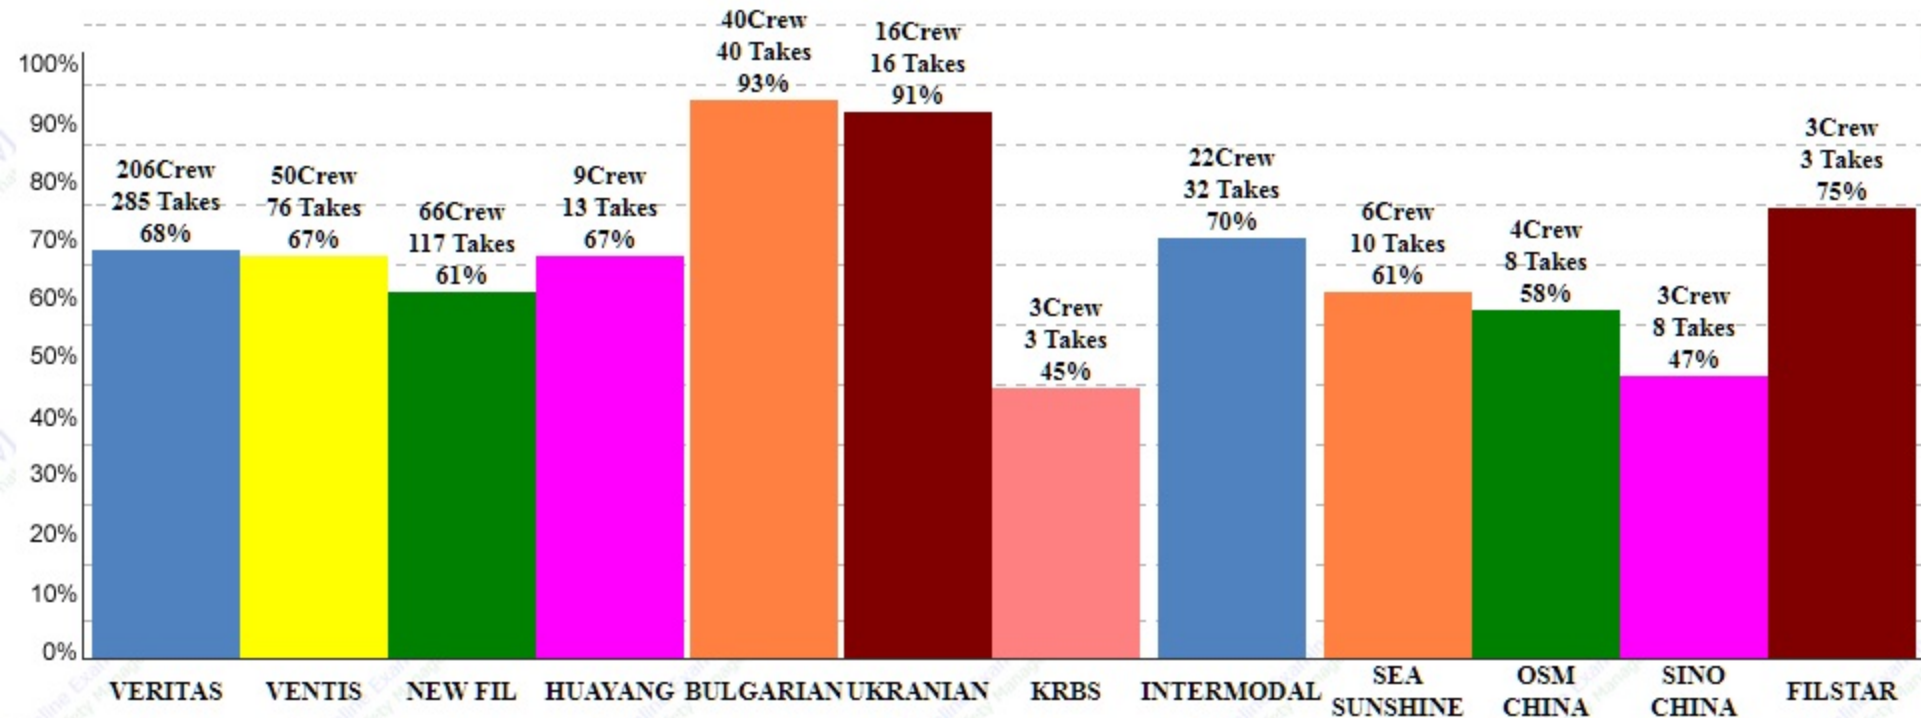

"K" LINE RORO BULK SHIP MANAGEMENT CO., LTD.
REGIONAL OPERATING HEADQUARTERS
SUMMARY OF ALL KRBS IN-HOUSE TRAINING
For the Month of JANUARY 2020

	TRAINING/COURSES	DATE	VERITAS	VENTIS	NEWFIL	INTRMDL	HUAYANG	SINO	FIL-STAR	SEA SUNSHINE	TOTAL ENDORSE CREW	
1	ISM/SMS ONLINE PERFORMANCE ISM/SMS ONLINE		193 68.00%	50 67.00%	64 61.00%	22 70.00%	9 67.00%	3 47.00%	3 75.00%	5 65.00%	349	
2	ISPS ONLINE PERFORMANCE ISPS ONLINE		218 74.00%	55 67.00%	80 63.00%	23 78.00%	9 68.00%	3 58.00%	3 75.00%	9 61.00%	400	
3	TTOS-PCC (DECK) PCC AVERAGE for Deck (ENGINE) (CATERING)		31 92.26%	16 93.75%	21 91.67%					3 96.67%	71	
4	TTOS-BULK CARRIER		42	11	14	1				1	69	
5	TTOS- MLC 2006		47	68	6	16			4	16	157	
6	BASSNET 2.9	23 - 24 JANUARY	NEW HIRE	5	1		1			1	9	
		31 January 2020	EX CREW		1						1	
											0	
7	TTOS-PAINTING TECHNIQUE		29	18	2	1			3	5	58	
8	TTOS-ROPE SPLICING		28	17	1	1			2	5	54	
9	SAFIR		6	4	1	4					15	
10	TTOS-SPAS		93	32	52	7			1	4	189	
11	COMPETENCY PROMOTIONAL	06 - 08 JANUARY	ENGINE	2							2	
12	IN-HOUSE TRAINING	16 - 17 JANUARY	DECK		1						1	
		20 - 22 JANUARY	ENGINE		2	2					4	
											0	
											0	
16	TTOS E-NAVIGATOR		6	1	1	1			1	1	11	
17	NISHI-F LRRS		11	1	1				2		15	
18	KRBS SMS (NEW HIRE)		260	145	177	16			3	15	616	
19	TTOS PCC SPECIAL BRIEFING(TASK FORCE)	02 January 2020		1							1	
		20 January 2020		2	3						5	
		24 January 2020		1							1	
		27 January 2020		3							3	
												0
20	TTOS-BASIC NAVIGATION		6	1					2	2	11	
21	ELECTRONIC ENGINE FAMILIARIZATION		1							1	2	
22	KLINE EMS		161	71	68	15			4	15	334	
23	TTOS GAS DETECTOR CALIBRATION	13 January 2020		5	4	1			2	10	22	
		20 January 2020		1							1	
		23 January 2020				1					1	
24	IMSBC CODE & NICKEL ORE CARGO FAMILIARIZATION		4	4	1	5			2	3	19	
25	BULK CARRIER BRIEFING		1		1						2	
26	DECK PROMOTIONAL INTERVIEW		1								1	
27	ENGINE PROMOTIONAL INTERVIEW										0	
28	ISPS CODE		267	154	176	35			3	27	662	

"K" Line RoRo Bulk Ship Management Co., Ltd. ISM/SMS Performance

ISM/SMS AVERAGE GRADES FOR

January 01, 2020 TO January 31, 2020