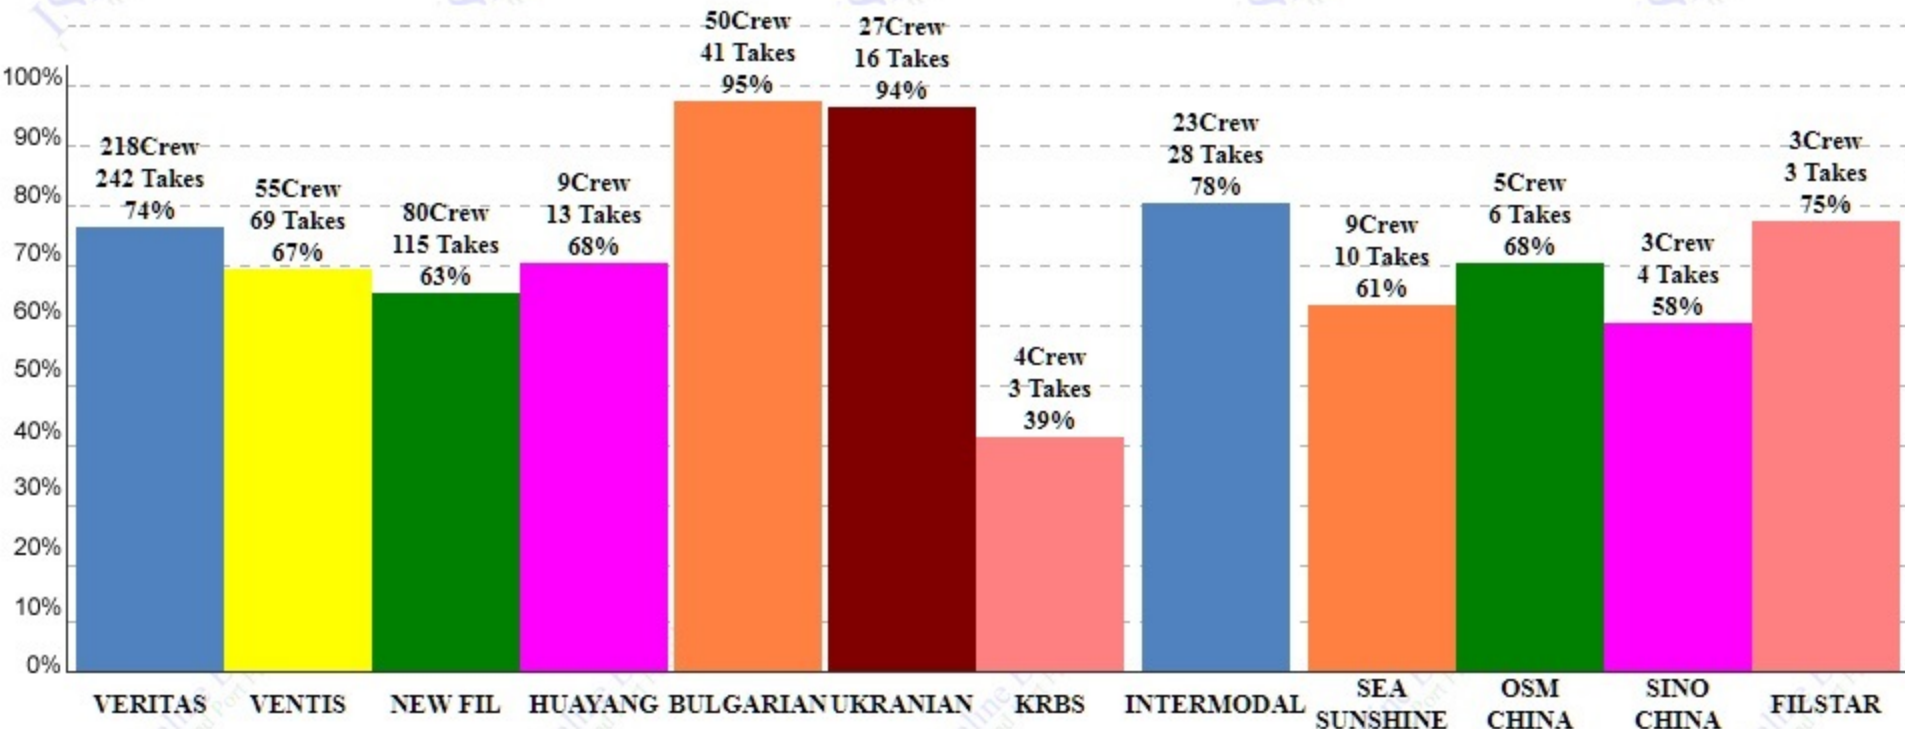

"K" Line RoRo Bulk Ship Management Co., Ltd. ISM/SMS Performance

ISM/SMS AVERAGE GRADES FOR

January 01, 2020 TO January 31, 2020

"K" Line RoRo Bulk Ship Management Co., Ltd. ISPS Performance

ISPS AVERAGE GRADES FOR

January 01, 2020 TO January 31, 2020

Number of Visit's

From:

To:

Result's From: 2020-01-01 To: 2020-01-31

[Nationality]	[Manning]	[Crew]	[Staff]	[Total]
FILIPINO	VERITAS	3971	31	4002
	NEW FILIPINO MARITIME	1143	11	1154
	VENTIS	1722	0	1722
	INTERMODAL	80	2	82
	SEA SUNSHINE	42	27	69
	FIL-STAR	12	0	12
JAPANESE	KRBS	0	2	2
CHINESE	HUAYANG	117	0	117
	OSM	0	0	0
	SINOCREW	16	0	16
BULGARIAN	STGB	380	0	380
UKRAINE	STGU	1044	0	1044
		Total Crew: 8527	Total Staff: 73	Total Logs: 8600